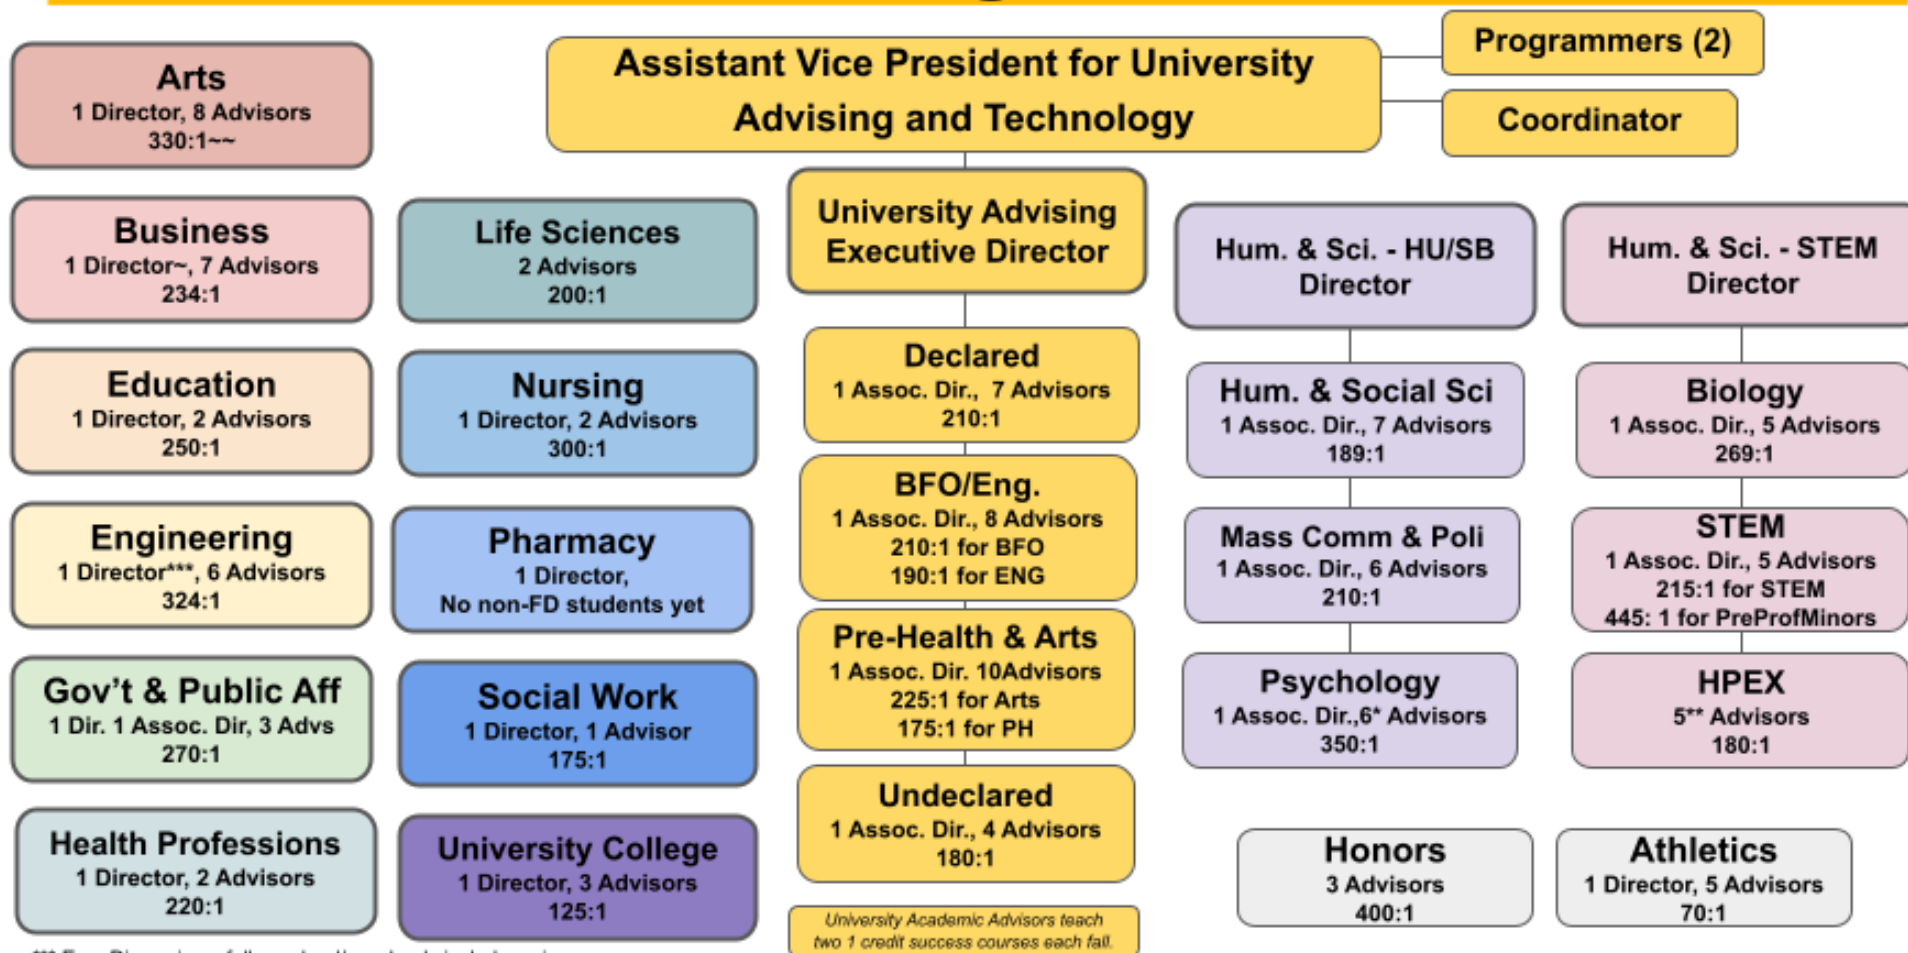

VCU Academic Advising - Org Chart and Registered Student Advising Ratios

as of 10/14/2024

*** Eng. Dir carries a full caseload/caseloads includes minors
 ~ Bus. Dir carries 1/2 caseload
 --- Arts caseloads include minors

* One Psych advisor and One HPEX advisor on loan from CHS central

University Academic Advisors teach two 1 credit success courses each fall.